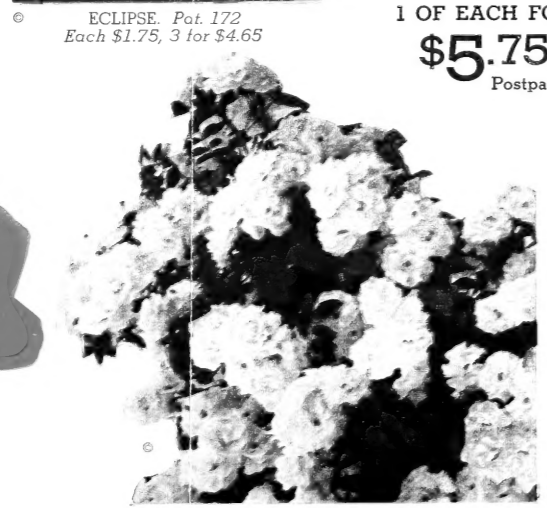

FLORIBUNDA, SUMMER SNOW. Pat. 416
Each $1.50, 3 for $3.90